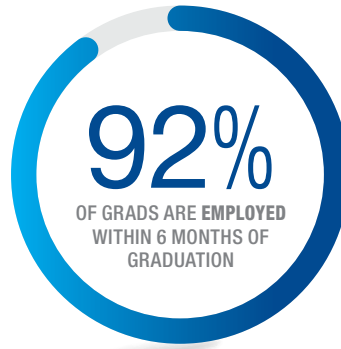

PROVEN SUCCESS

At Lakeshore Technical College we are committed to the success of our graduates. This means our relationship with students doesn't end when they graduate. We stay connected with all our graduates and follow up with our most recent graduates six months to one year after graduation. The information they provide confirms we are accomplishing our mission of preparing the workforce, and also serves as a valuable reference tool for students considering their career options.

$51,996

MEDIAN **SALARY** OF LTC ASSOCIATE DEGREE GRADS

PRIMARY REASONS FOR ATTENDING LTC