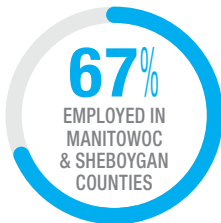

PROVEN SUCCESS

At Lakeshore Technical College we are committed to the success of our graduates. This means our relationship with students doesn't end when they graduate. We stay connected with all our graduates and follow up with our most recent graduates six months to one year after graduation. The information they provide confirms we are accomplishing our mission of preparing the workforce, and also serves as a valuable reference tool for students considering their career options.

$51,996

MEDIAN **SALARY** OF LTC ASSOCIATE DEGREE GRADS

PRIMARY REASONS FOR ATTENDING LTC