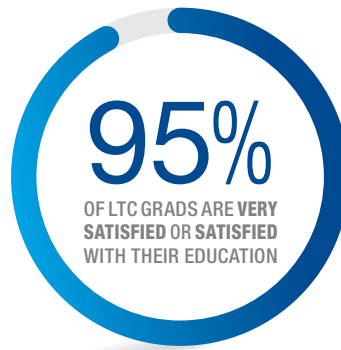

PROVEN SUCCESS

At Lakeshore Technical College we are committed to the success of our graduates. This means our relationship with students doesn't end when they graduate. We stay connected with all our graduates and follow up with our most recent graduates six months to one year after graduation. The information they provide confirms we are accomplishing our mission of preparing the workforce, and also serves as a valuable reference tool for students considering their career options.

$51,996

MEDIAN **SALARY** OF LTC ASSOCIATE DEGREE GRADS

PRIMARY REASONS FOR ATTENDING LTC