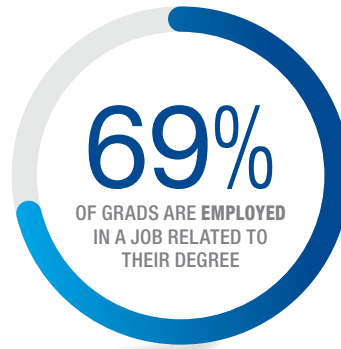

PROVEN SUCCESS

At Lakeshore Technical College we are committed to the success of our graduates. This means our relationship with students doesn't end when they graduate. We stay connected with all our graduates and follow up with our most recent graduates six months to one year after graduation. The information they provide confirms we are accomplishing our mission of preparing the workforce, and also serves as a valuable reference tool for students considering their career options.

$51,996

MEDIAN **SALARY** OF LTC ASSOCIATE DEGREE GRADS

PRIMARY REASONS FOR ATTENDING LTC